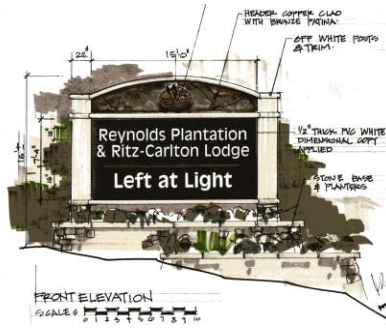

PROJECT:

**Reynolds Plantation
The Ritz-Carlton Lodge
Trailblazer/ Wayfinding Signage**

Design of environmental signage package for Reynolds Plantation, Lake Oconee, GA. Since its inception in 2001, this program has evolved into the "new look" of Reynolds with adaptations used throughout the communities.

A new street identification sign was also developed for inside the community to replace original scheme that utilized the street light stanchion resulting in distracting glare.

DESIGNEATH
Alex Sineath, Design Consultant
8 4 3 . 3 8 4 . 8 2 0 0