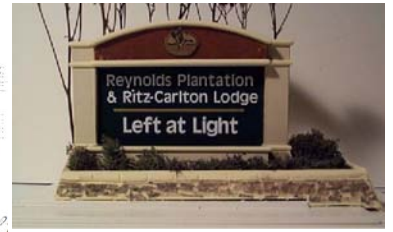

PROJECT:

**Reynolds Plantation
The Ritz-Carlton Lodge
Trailblazer/ Wayfinding Signage**

Design of environmental signage package for Reynolds Plantation, Lake Oconee, GA. Since its inception in 2001, this program has evolved into the "new look" of Reynolds with adaptations used throughout the communities.

A new street identification sign was also developed for inside the community to replace original scheme that utilized the street light stanchion resulting in distracting glare.

DESIGNEATH
Alex Sineath, Design Consultant
8 4 3 . 3 8 4 . 8 2 0 0