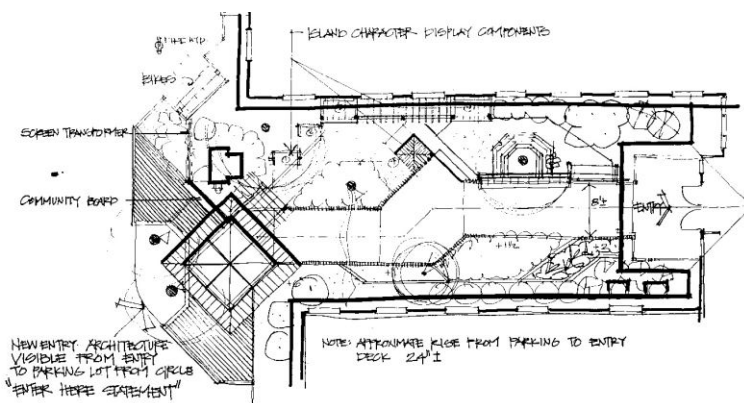

PROJECT:

**Town of Hilton Head Island
Hilton Head Island, SC
Town Hall Entrance**

Design developed for new entrance into Town Hall created in 2000.

The vertical structure serves as a visual icon to capture the attention of visitors in the parking area.

The design features details similar to other structures created by the town and remains compatible with the surrounding buildings.

DESIGNEATH
Alex Sineath, Design Consultant
8 4 3 . 3 8 4 . 8 2 0 0