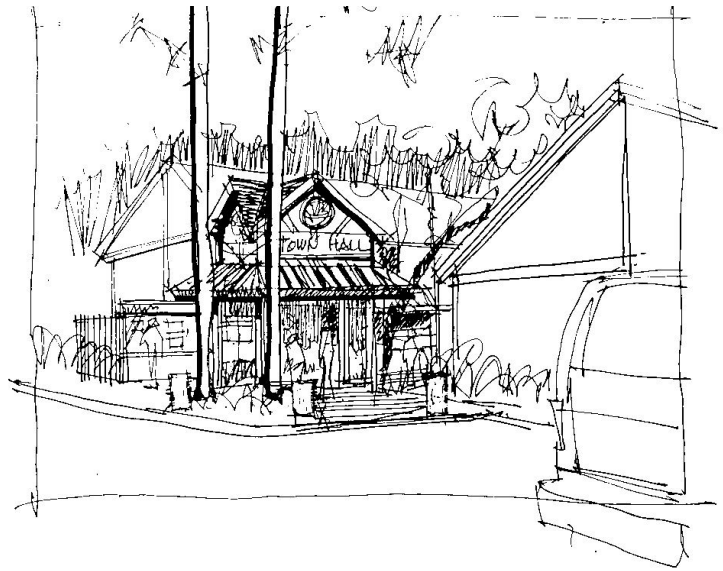

PROJECT:

**Town of Hilton Head Island
Hilton Head Island, SC
Town Hall Entrance**

Design developed for new entrance into Town Hall created in 2000.

The vertical structure serves as a visual icon to capture the attention of visitors in the parking area.

The design features details similar to other structures created by the town and remains compatible with the surrounding buildings.

DESIGNEATH
Alex Sineath, Design Consultant
8 4 3 . 3 8 4 . 8 2 0 0